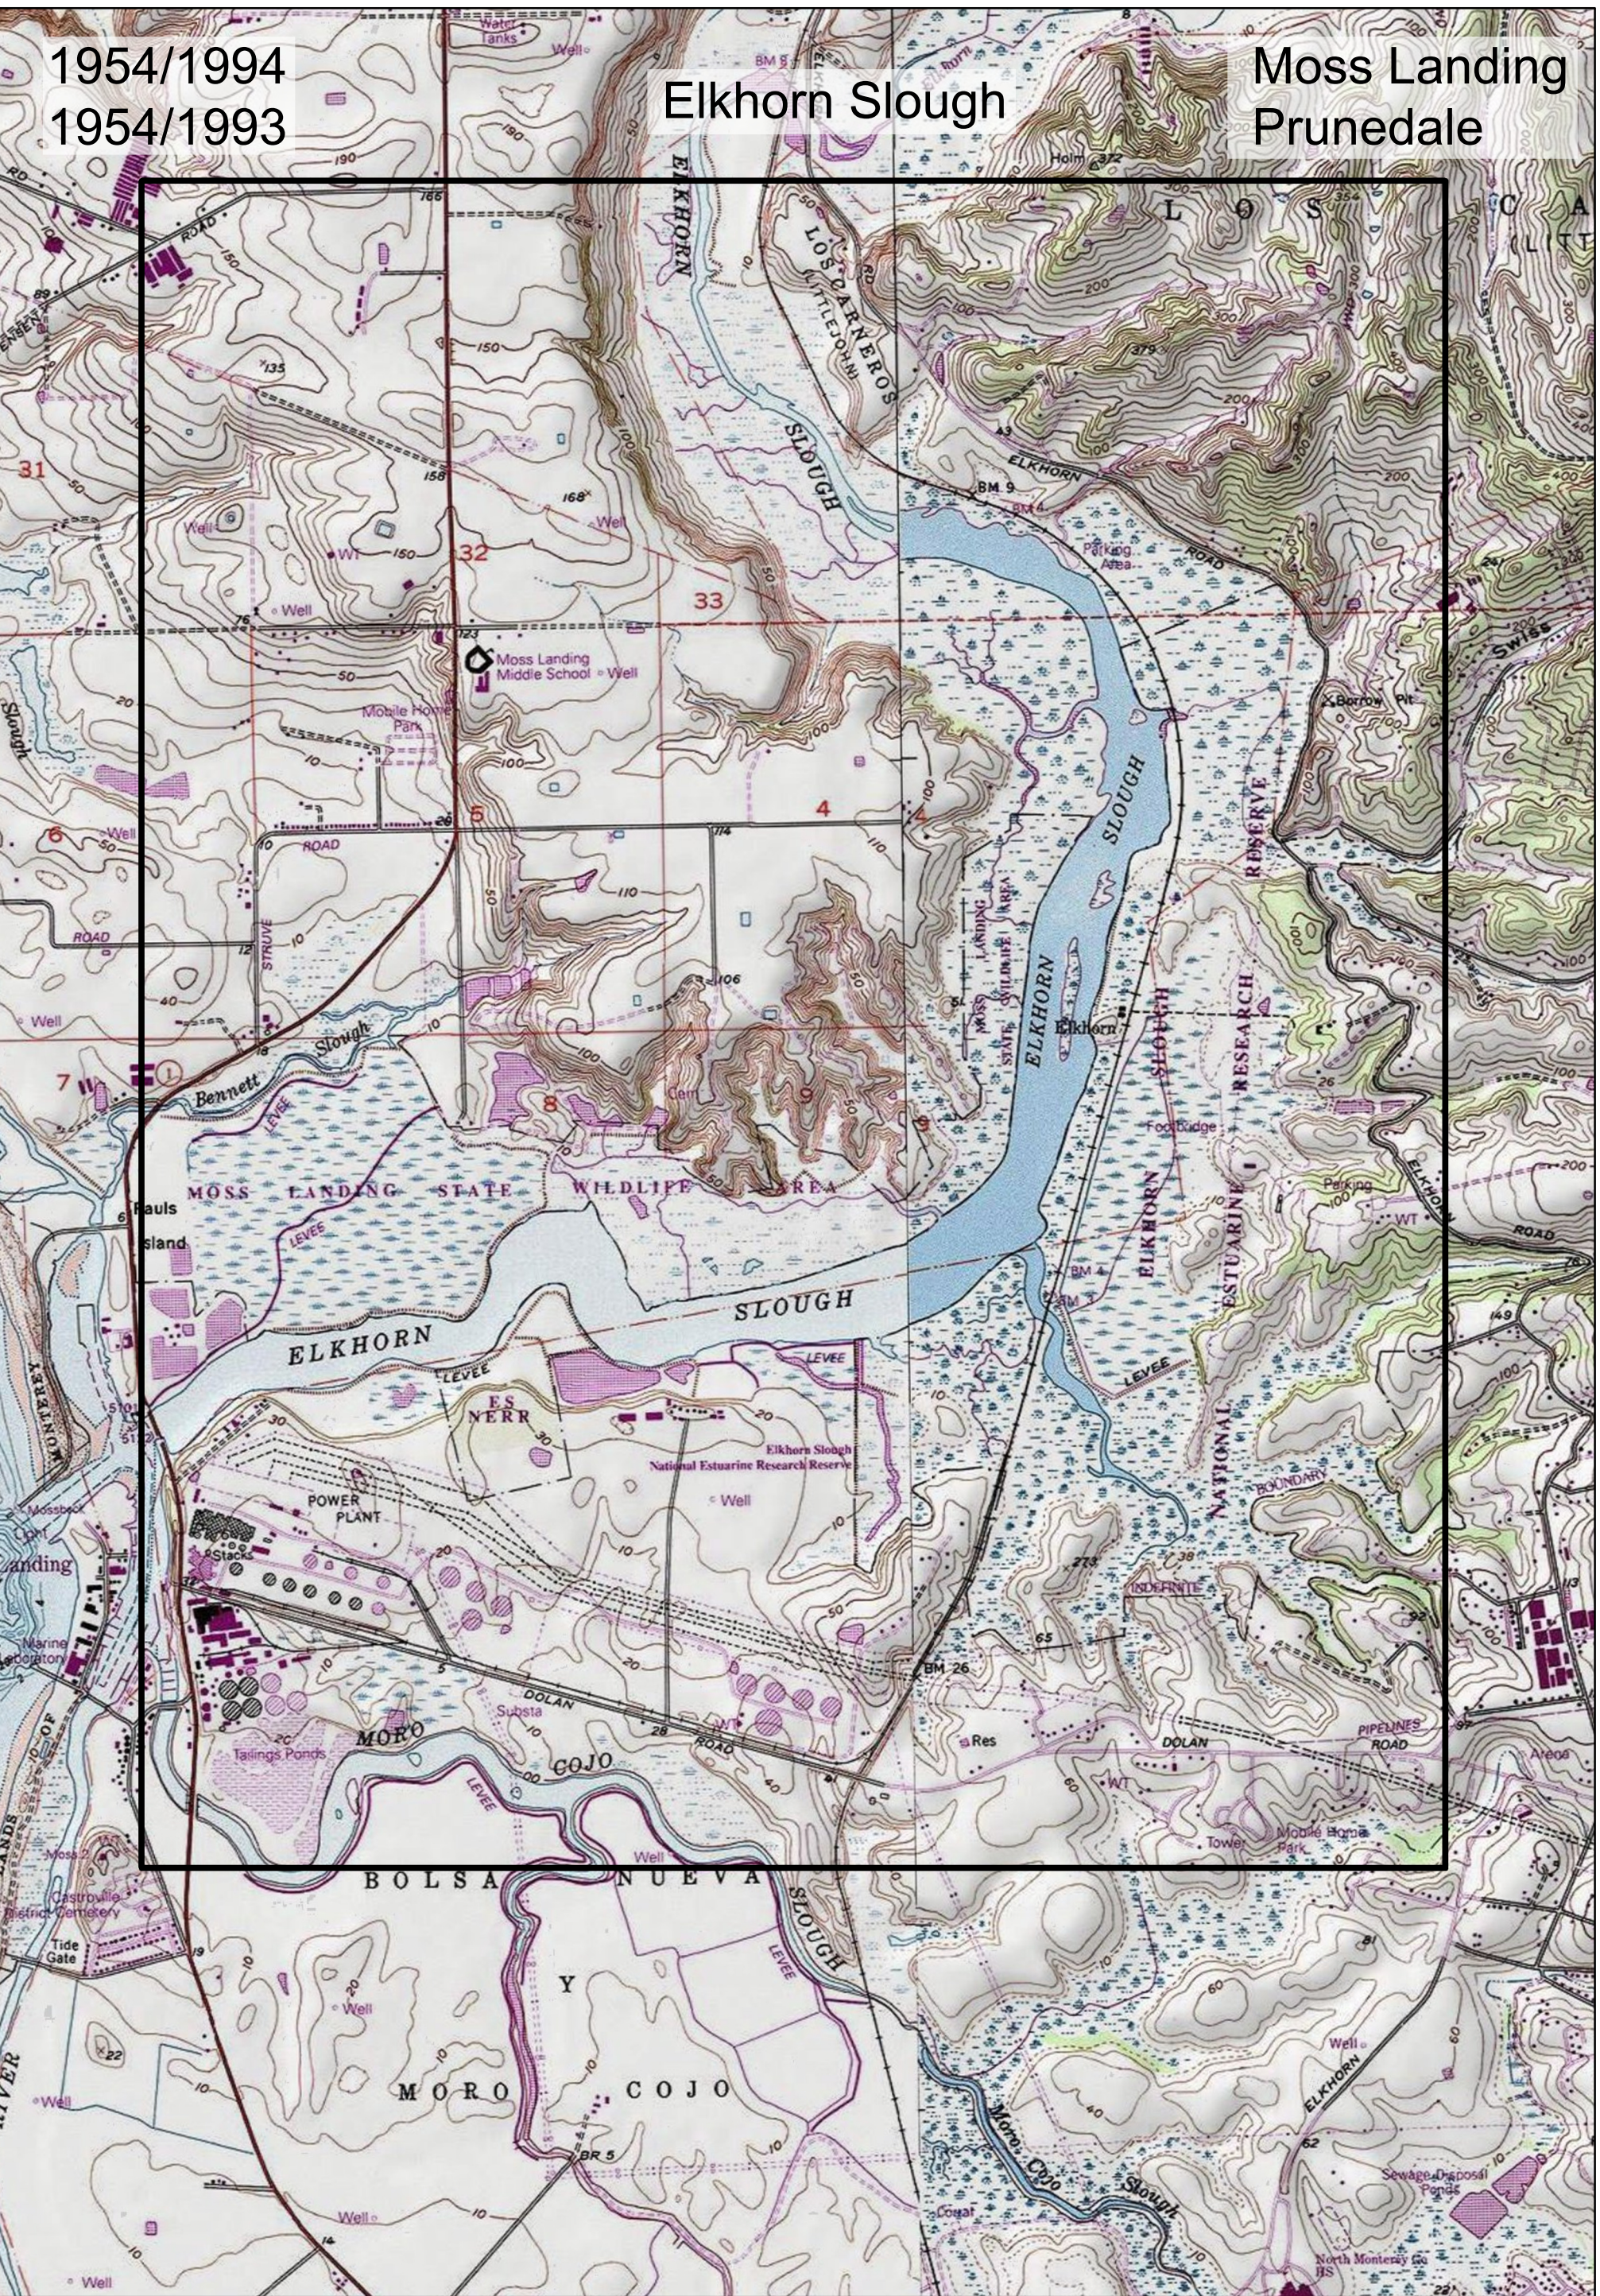

1954/1994
1954/1993

Elkhorn Slough

Moss Landing
Prunedale

SCALE 1:24 000