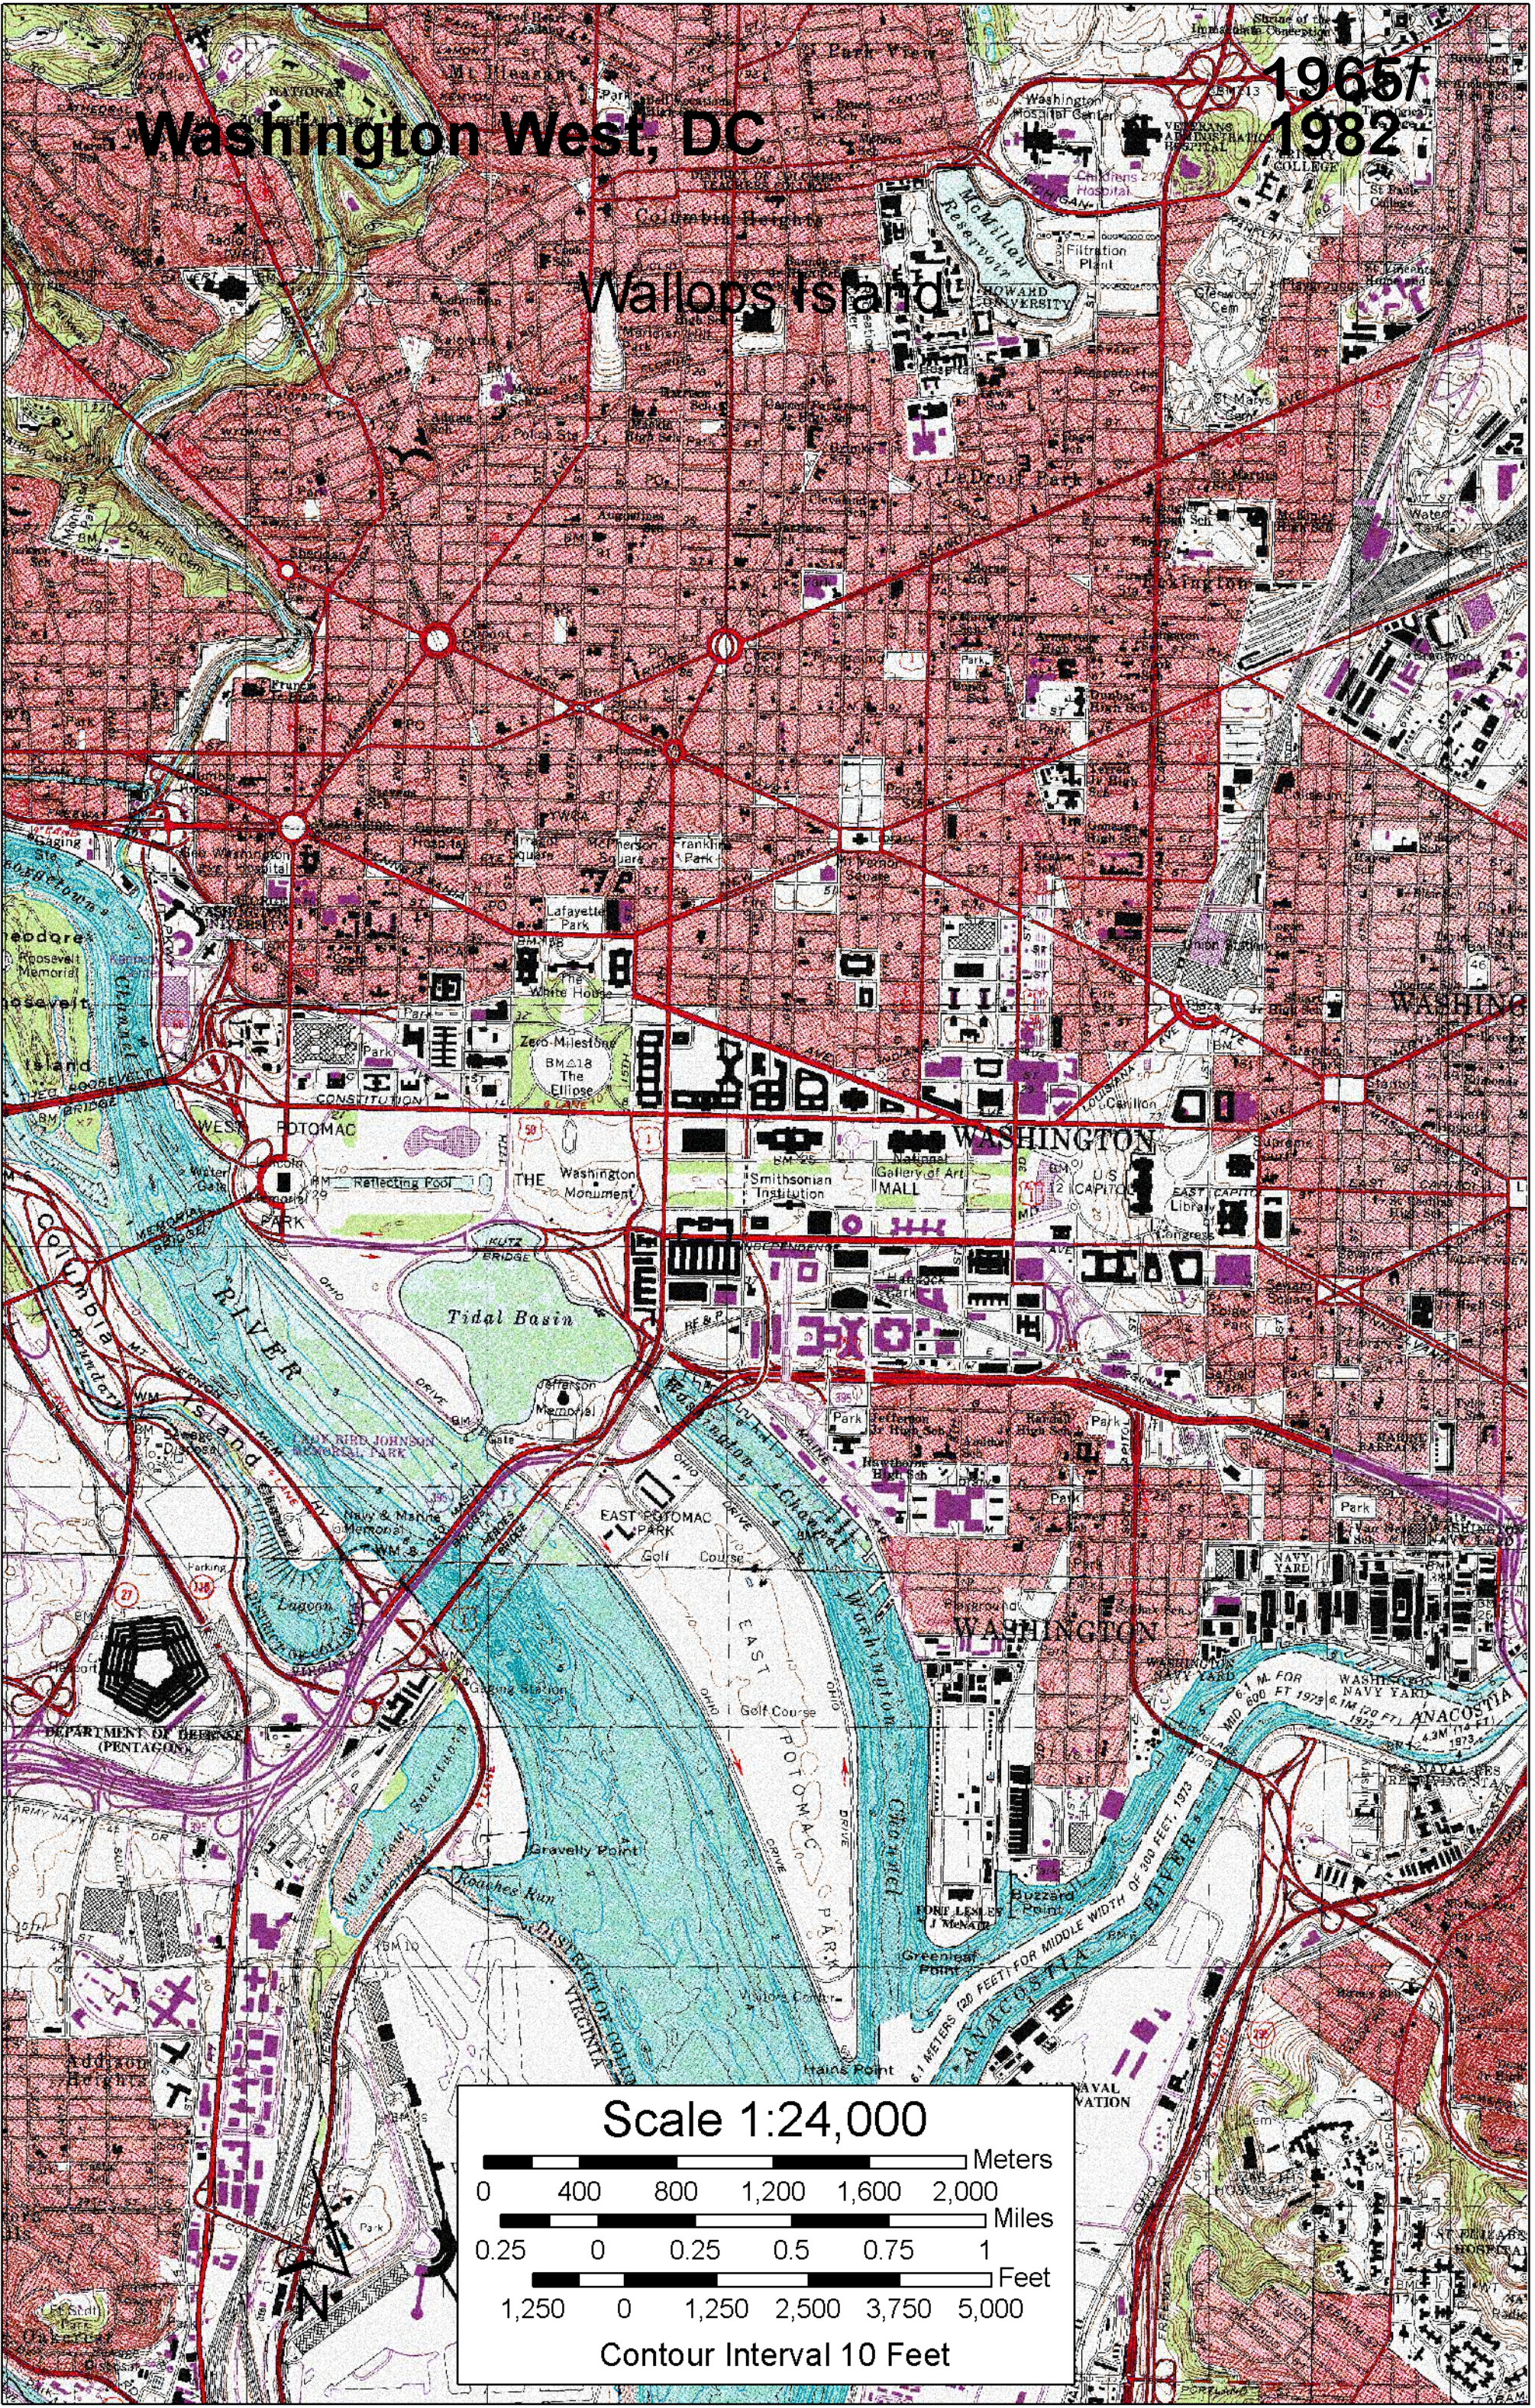

Washington West, DC

1965
1982

Wallops Island

Scale 1:24,000

Contour Interval 10 Feet